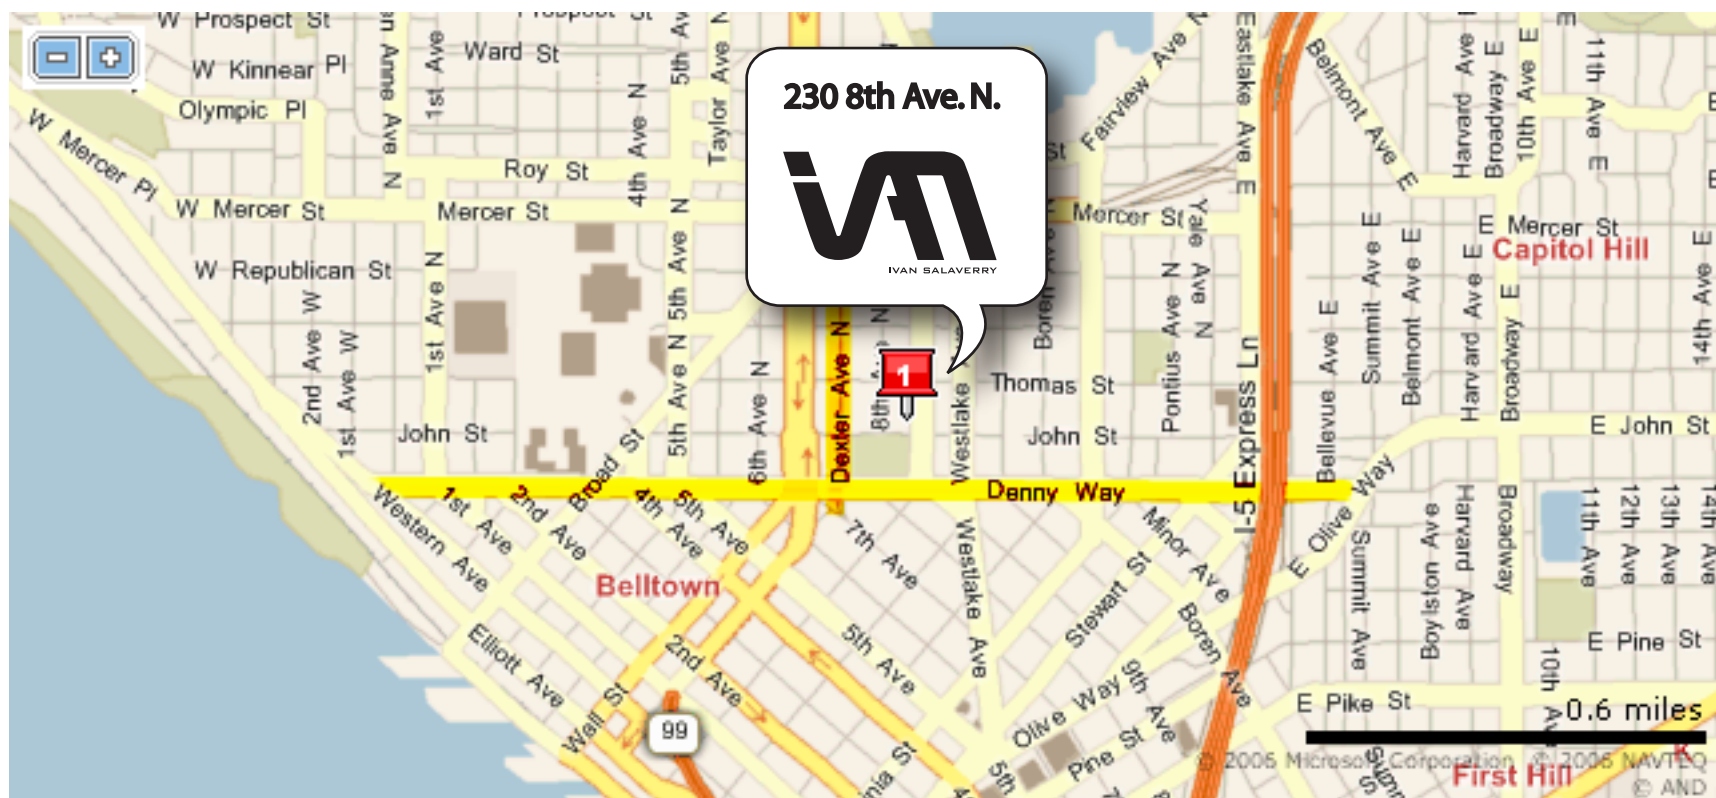

**WORLD-CLASS MIXED MARTIAL ARTS INSTRUCTION
FOR BEGINNERS THROUGH PROFESSIONALS**

Located in South Lake Union

230 8th Ave. N.

Seattle, WA 98109

PHONE 206.652.8381

Visit local.live.com for turn by turn driving directions.

230 8th Ave. N.

Seattle, WA 98109

From Downtown:

Located 1 block East of Dexter Ave. N &

2 blocks West of Westlake Ave. N.

Two blocks North of Denny Way

Directions from Beyond Downtown:

Traveling Northbound on 99/ Aurora:

Take sharp right onto Harrison (Eastbound),

Take right onto 8th Ave. N.

Gym on South East corner of 8th & Thomas

Traveling Southbound on 99/Aurora:

Take Denny Way Exit

Take left onto Denny Way

Take a left onto Dexter

Take a right onto Thomas

Gym on South East corner of 8th & Thomas

Traveling From I-5 Northbound or Southbound

Take the Seattle Center Mercer Exit

Take left on Fairview

Take right on Thomas

Gym on South East corner of 8th & Thomas